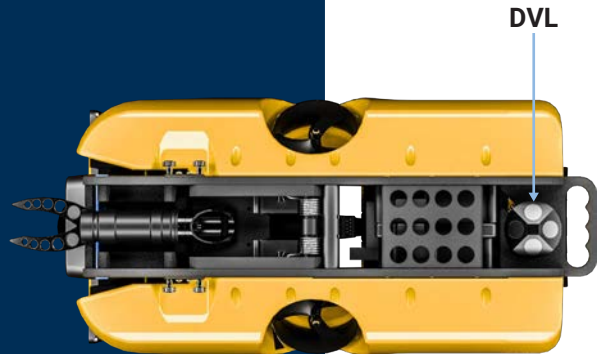

DVL (Doppler Velocity Log)

Diameter:	66 mm (2.6 in)
Height:	25 mm (1 inch)
Weight in Air:	170 g (0.38 lb)
Weight in Water:	105 g (0.24 lb)
Maximum Bottom Lock Range:	20 - 30 m (65.6 - 98.4 ft)